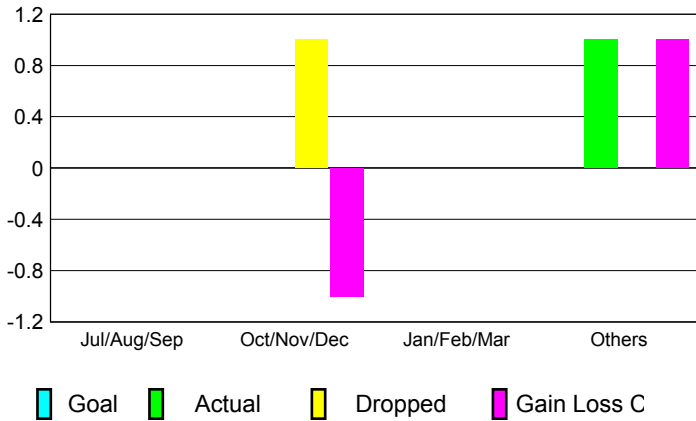

GMT: **SOMSAKDI LOVISUTH**

Location: **THAILAND**

GMT CA: **5**

CLUBS

Month	New Club Goal	Actual New Clubs	Actual Dropped Clubs	Gain/Loss of Clubs
2012-2013				
Jul/Aug/Sep		0	0	0
Oct/Nov/Dec		0	1	-1
Jan/Feb/Mar		0	0	0
Apr/May/June		1	0	1
Totals		1	1	0

Club Results 2012-2013
Goal, New, Dropped, Gain/Loss

MEMBERSHIP

Month	Net Memb Goal	Actual New Memb	Actual Dropped Memb	Gain/Loss of Memb
2012-2013				
Jul/Aug/Sep		12	40	-28
Oct/Nov/Dec		17	17	0
Jan/Feb/Mar		30	23	7
Apr/May/June		41	77	-36
Totals		100	157	-57