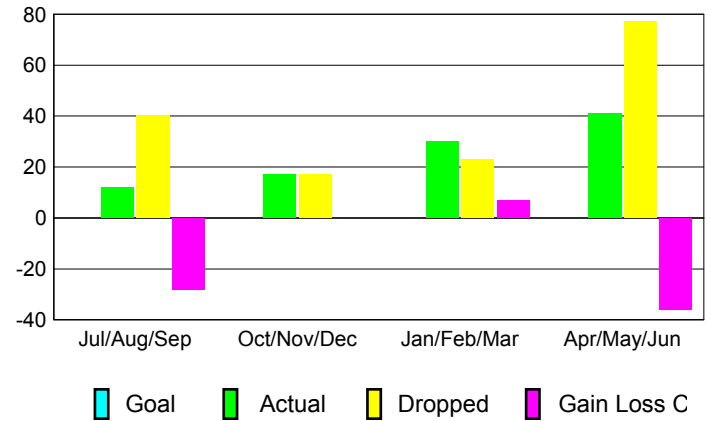

Membership Results 2012-2013
Goal, New, Dropped, Gain/Loss